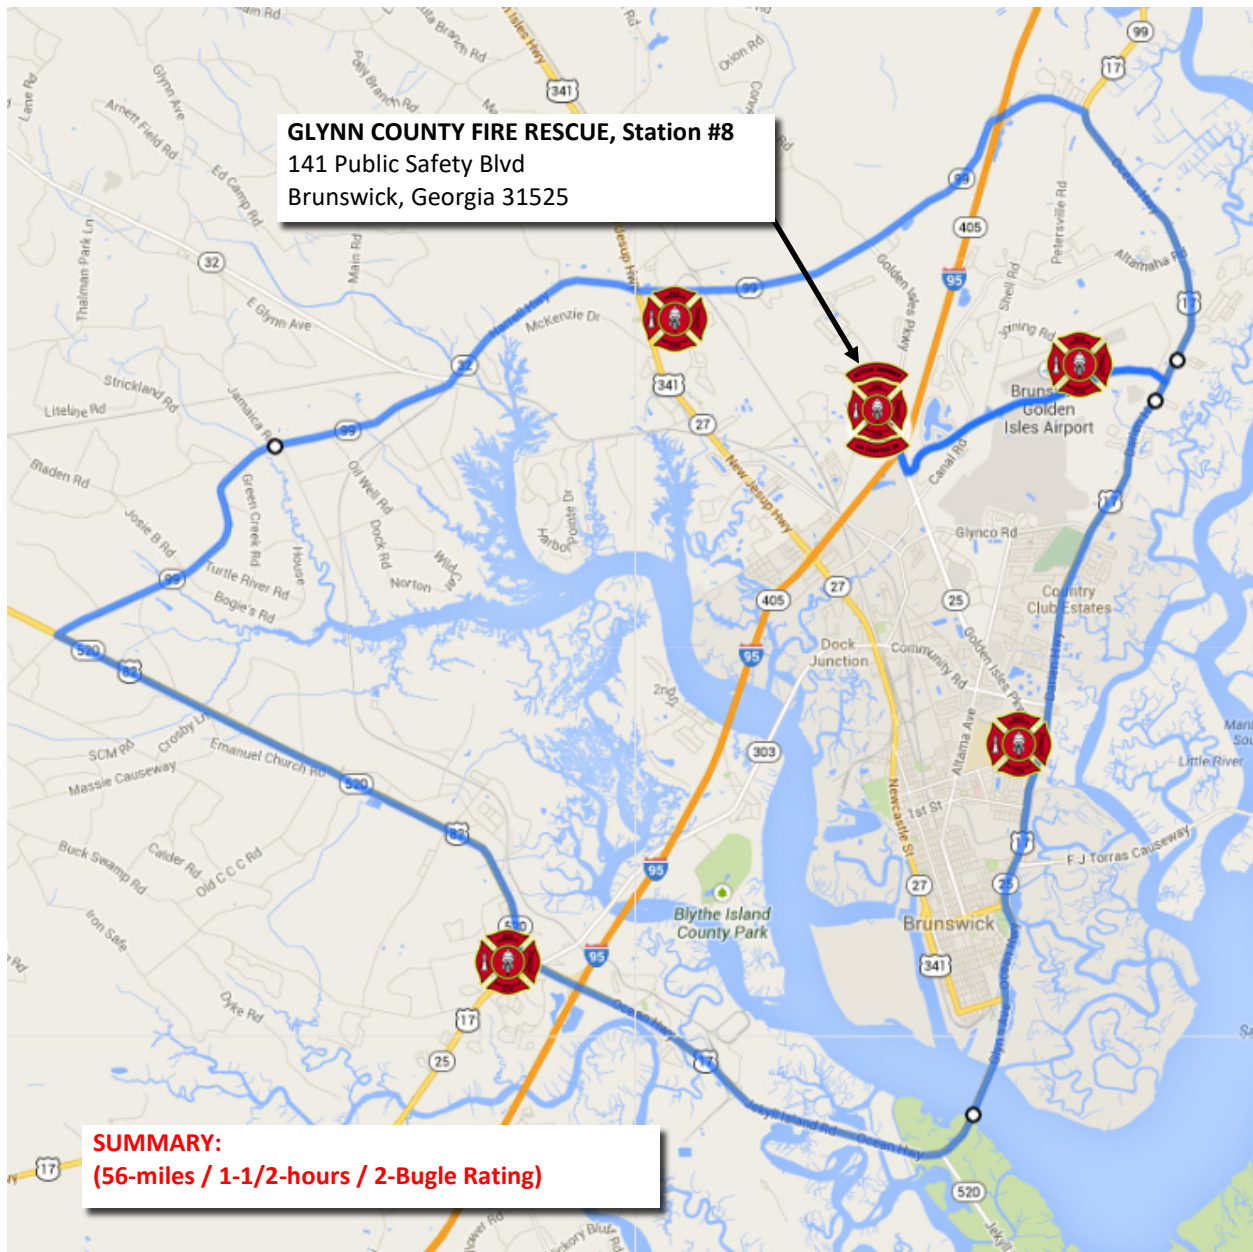

GLYNN COUNTY LOOP

- 1) Start **Glynn County Fire Rescue**, Station #8, Public Safety Blvd, Brunswick, Georgia.
- 2) Turn **Left** onto **Spur 25 / Golden Isles Parkway**
- 3) Turn **Left** onto **Glynco Parkway**
- 4) Turn **Right** onto **Highway US-17 (11.0-miles)**
- 5) Stay **Straight** on **Highway 82 (14.2-miles)**
- 6) Turn **Right** onto **Highway 99 (16.79-miles)**
- 7) Turn **Right** onto **Highway US-17 (4.13-miles)**
- 8) Turn **Right** onto **Glynco Parkway**
- 9) Turn **Right** onto **Spur 25 / Golden Isles Parkway**
- 10) Turn **Right** into Destination: **Glynn County Fire Rescue, Station #8**

Indicates Fire Stations along the route or within sight (1-block) of the route.